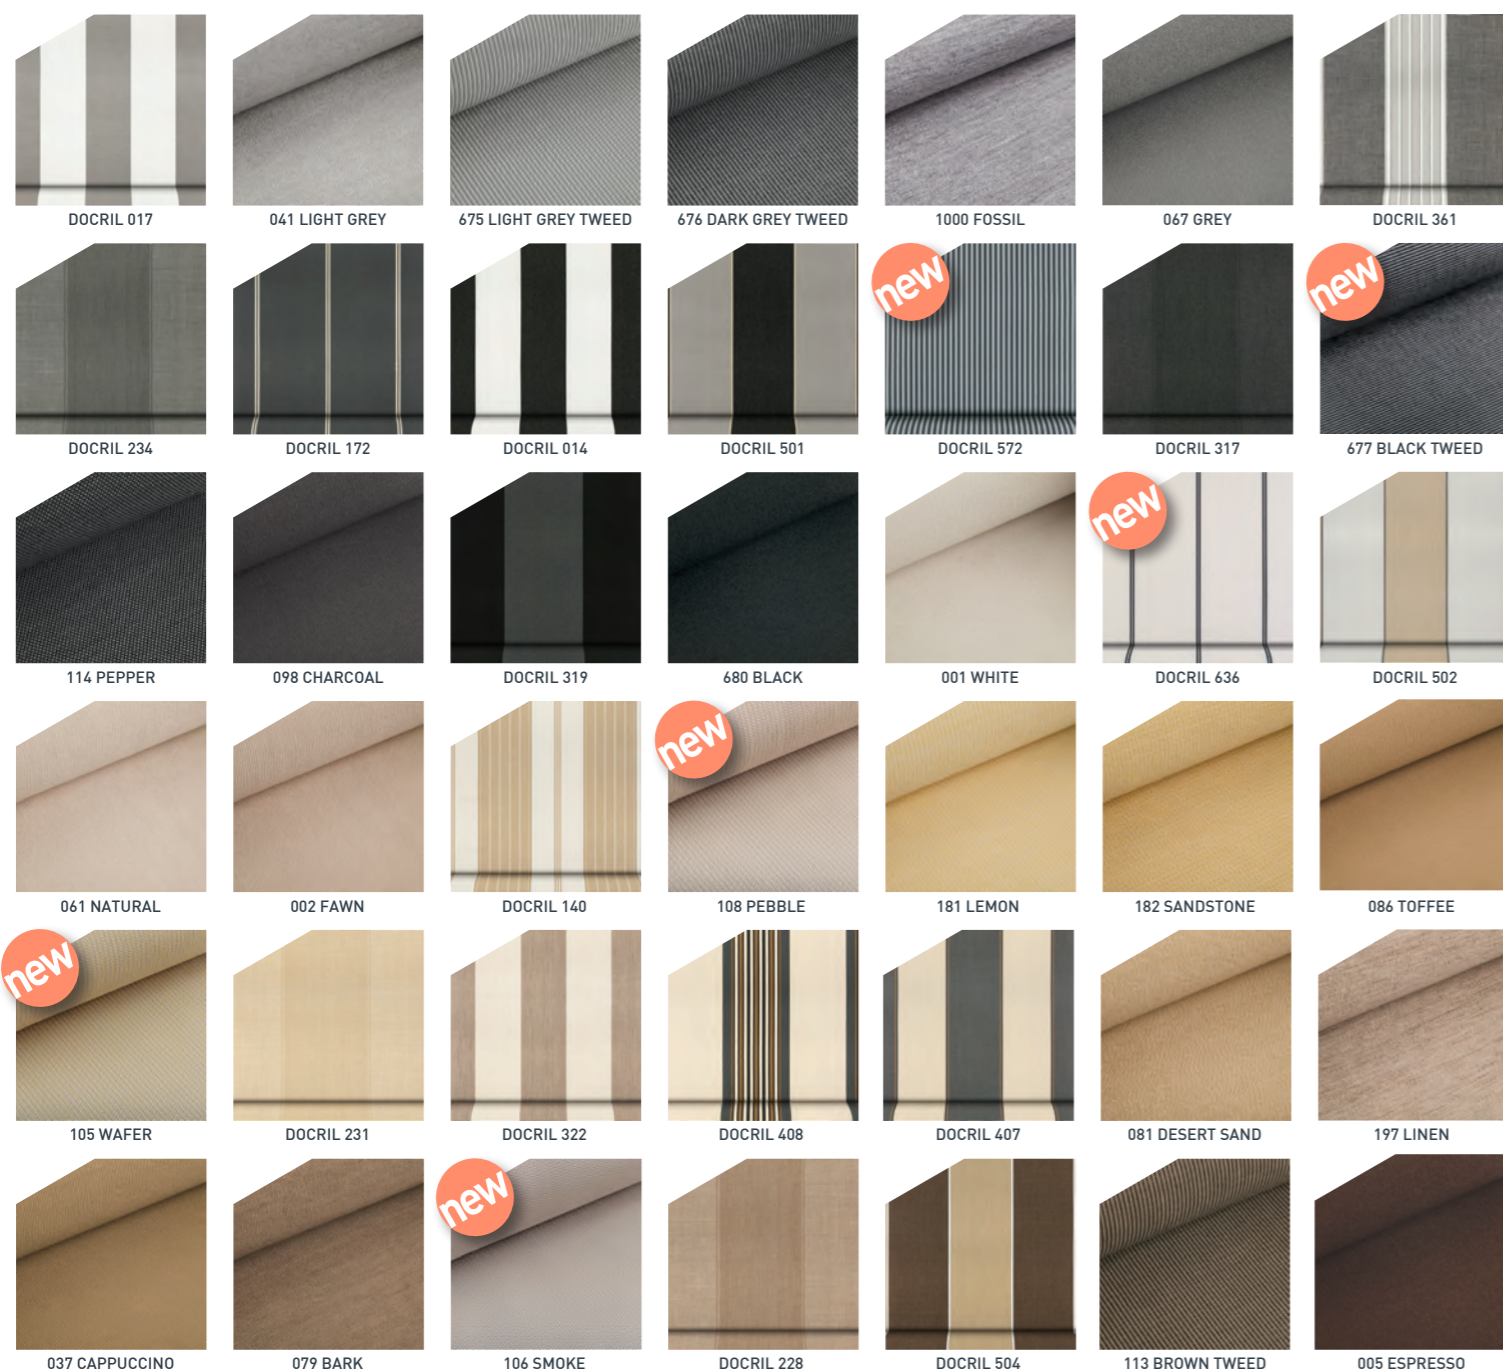

If it's not **Docril®**, it's just fabric

DOCRIL® NAUTICA – WATERPROOF

DOCRIL® COLOURS & DESIGNS – WATER-REPELLENT

DOCRIL® COLOURS & DESIGNS – WATER-REPELLENT

Please be aware that a slight colour difference between the brochure and fabric may occur.

Please be aware that a slight colour difference between the brochure and fabric may occur.