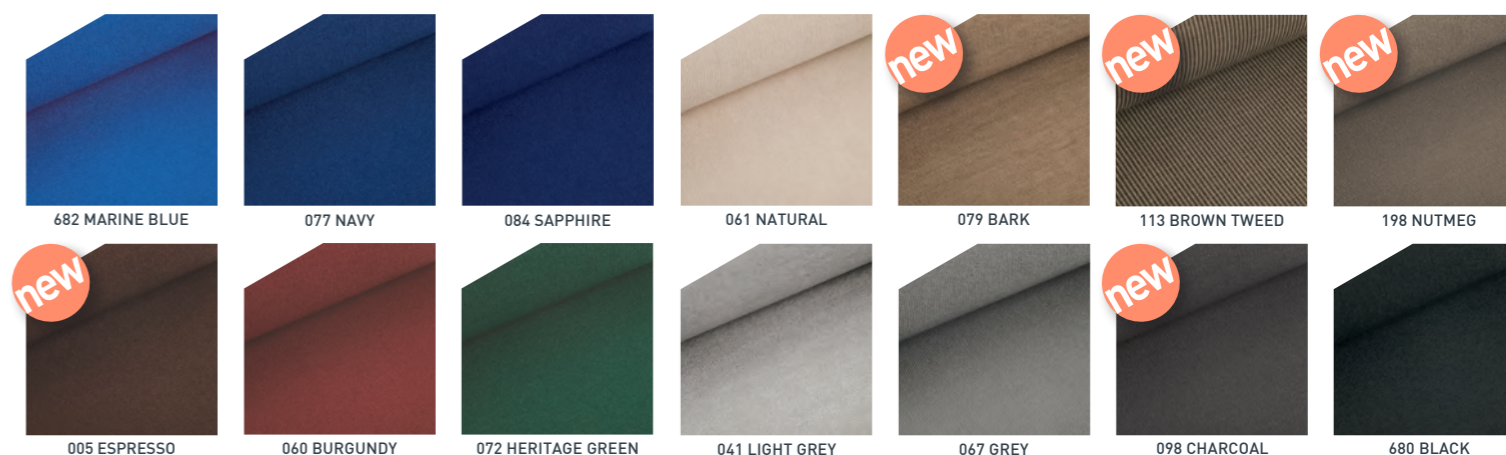

If it's not **Docril®**, it's just fabric

DOCRIL® NAUTICA – WATERPROOF

DOCRIL® COLOURS & DESIGNS – WATER-REPELLENT

DOCRIL® COLOURS & DESIGNS – WATER-REPELLENT

Please be aware that a slight colour difference between the brochure and fabric may occur.

Please be aware that a slight colour difference between the brochure and fabric may occur.