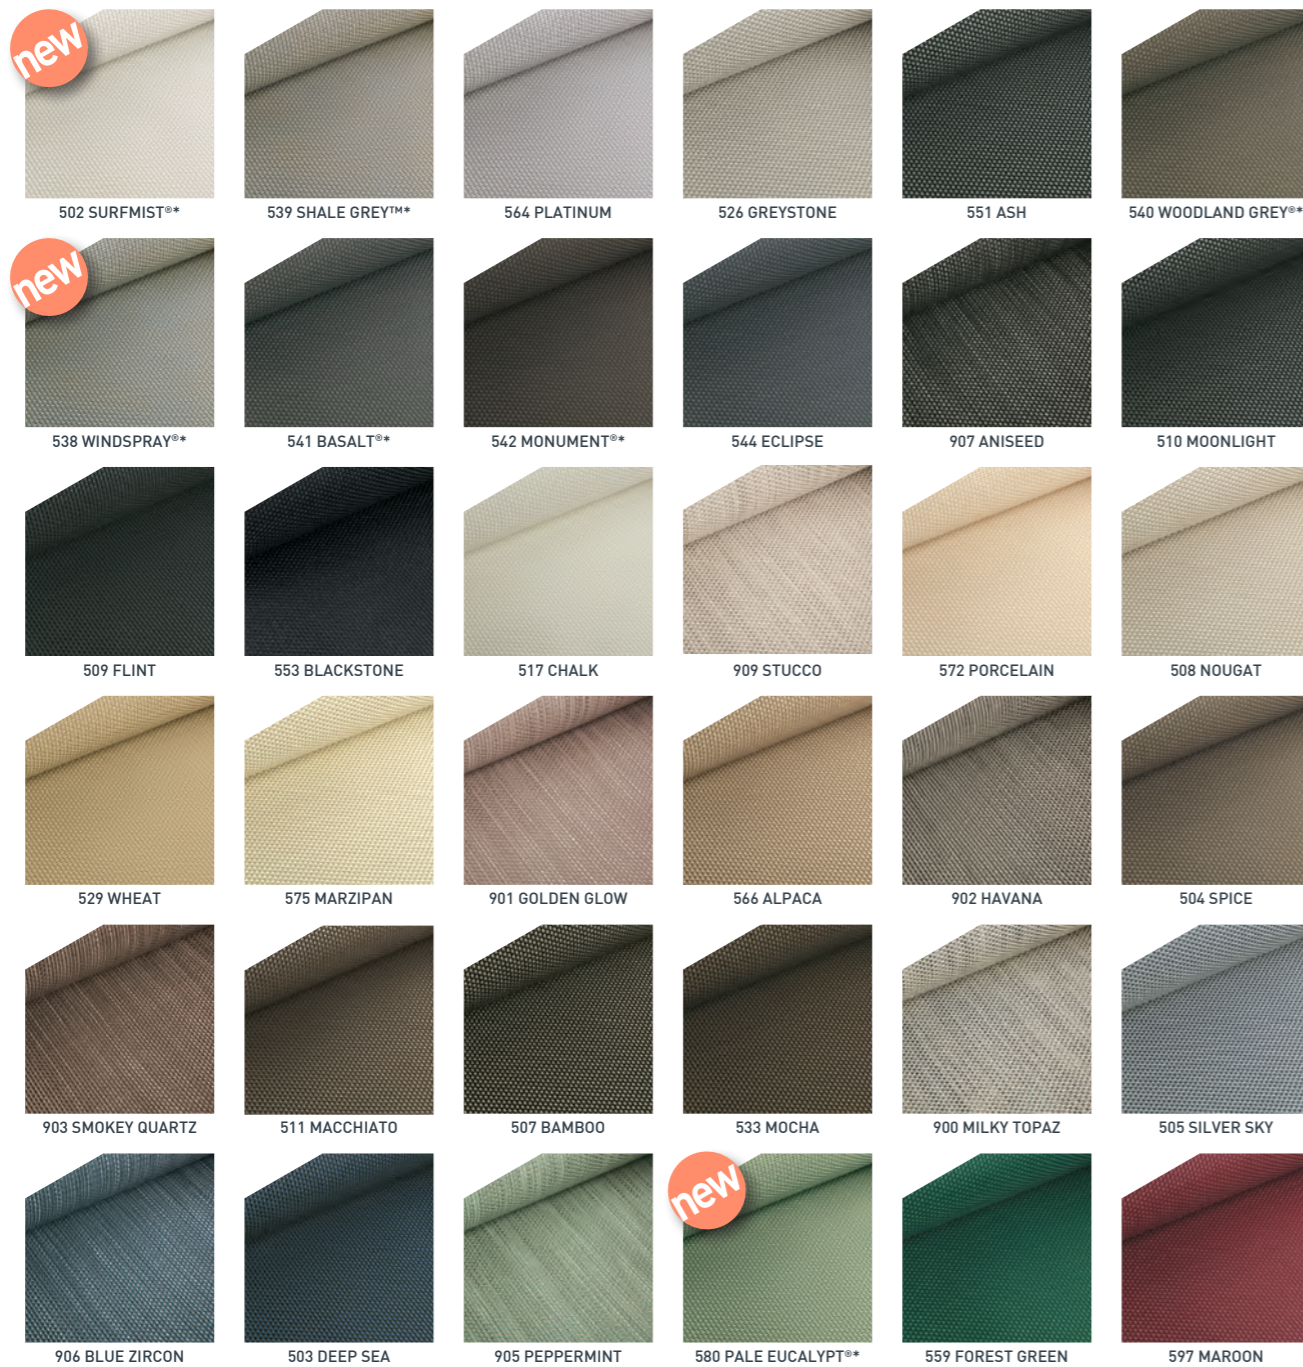

MODE PRIVACY

MODE COLOURS & MODE TEXTURES

Please be aware that a slight colour difference between the brochure and fabric may occur.

OUTLOOK DESIGNS